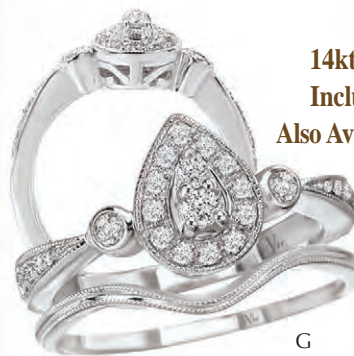

LaVie Complete styles are also available as Semi-Mounts.

A

B

C

D

E

F

la Vie™ Complete

**14kt Gold & Diamonds
Including Center Stone
Also Available as Semi-Mounts**

G

H

- A.** 116062-050C .71ctw Set with .50ct RD center \$4,799
116062-W .24ctw Matching band \$1,459
- B.** 116041-015C .33ctw Set with .15ct RD center \$1,689
116041-W Matching band \$399
- C.** 116042-025C .45ctw Set with .25ct PC center \$2,149
116042-W Matching band \$379
- D.** 116043-C .26ctw Set with RD cluster centers \$1,489
116042-W Matching band \$379
- E.** 116058-033C .63ctw Set with .33ct RD center \$2,829
116058-W .13ctw Matching band \$919
- F.** 116061-033C .50ctw Set with .33ct RD center \$2,299
116061-W .20ctw Matching band \$1,269
- G.** 116045-C .25ctw Set with RD cluster center \$1,579
116044-W Matching band \$319
- H.** 116044-C .25ctw Set with RD cluster centers \$1,419
116044-W Matching band \$319